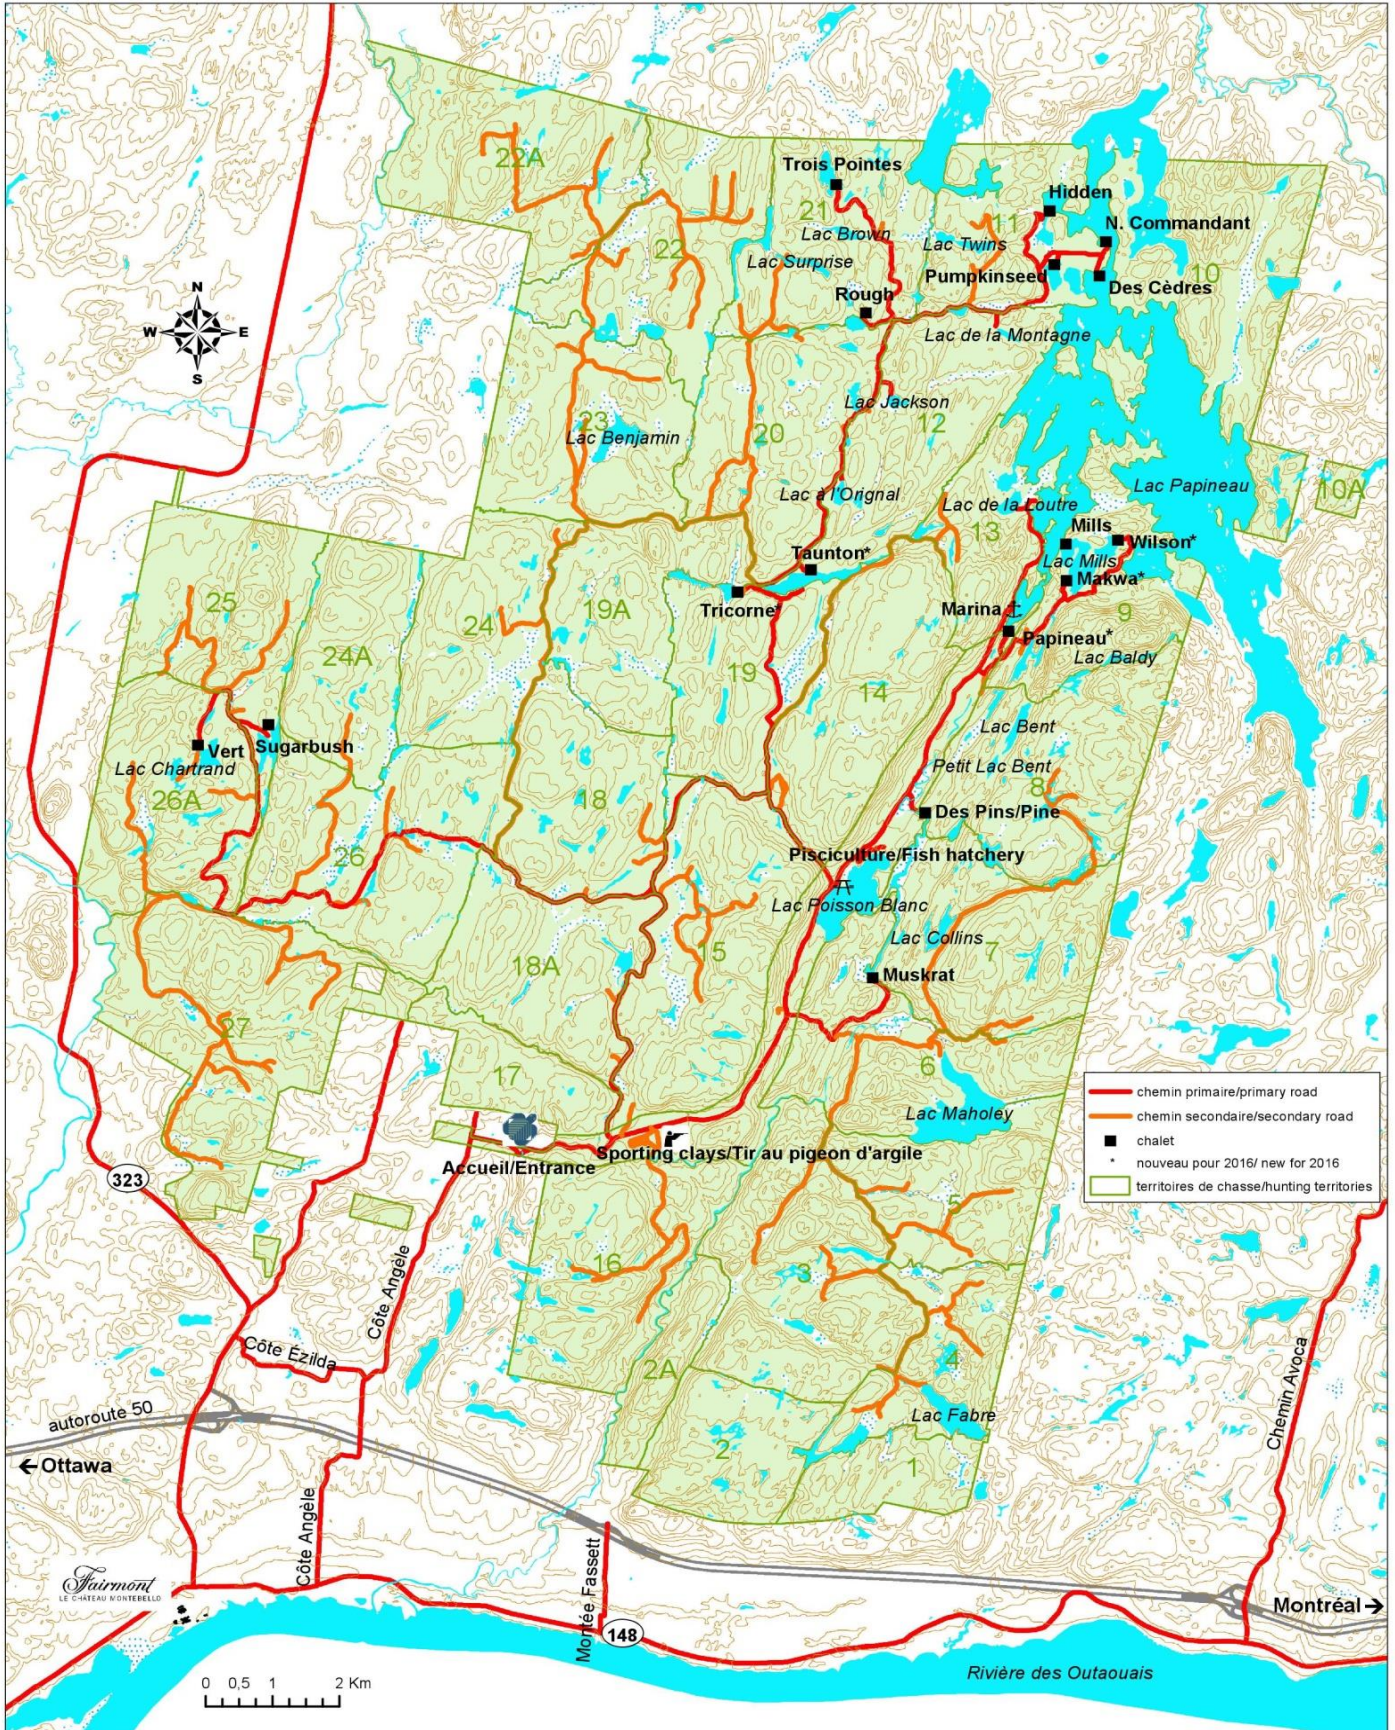

Kenauk Fishing Lakes Details

Lakes	Area (acres)	Fish Species	Max. Fishermen / Max. Boats	Max. Depth / Avg. Depth (ft.)	Corresponding Chalets	Chalet Capacity
Papineau	2 760	lake and rainbow trout, smallmouth and largemouth bass	60 / 20	290 / 65	Papineau, Mills, Hidden, Commandant, Cedar and daily	10 - 20 2 - 8 2 - 8 2 - 6 4 - 8
La Loutre (S)	18.5	rainbow trout	9 / 3	50 / 25	Papineau	10 - 20
Taunton (S)	49	rainbow trout	6 / 2	42 / 20	Taunton	9 - 15
Bent (S)	21	speckled trout	6 / 2	90 / 20	Pine	6 - 14
Petit Bent (S)	6.5	speckled trout	6 / 2	50 / 10	Pine	6 - 14
Mills (S)	96	rainbow trout	15 / 5	95 / 40	Wilson, Mills and Makwa	4 - 8 2 - 8 2 - 4
Chartrand (S)	12.5	speckled trout	3 / 1	25 / 5	Vert	4 - 8
Vert (S)	24	rainbow trout	9 / 3	45 / 20	Vert	4 - 8
Sugarbush (S)	29	rainbow trout	9 / 3	80 / 30	Sugarbush	4 - 8
Maholey (CR)	231	northern pike, smallmouth and largemouth bass	6 / 3	75 / 40	Muskrat and daily	2 - 8
Collins (S)	30	speckled trout	6 / 2	105 / 30	Muskrat	2 - 8
Pumpkinseed (S)	21	rainbow trout	6 / 2	26 / 20	Pumpkinseed	2 - 8
Rough (S)	12	rainbow trout	6 / 2	80 / 20	Rough	2 - 8
Trois Pointes (S)	29	rainbow trout	6 / 2	52 / 15	Trois Pointes	2 - 4
Baldy	6.5	speckled trout	6 / 2	40 / 17	daily	
Brown	15	rainbow trout	6 / 2	25 / 10	daily	
Jackson (S)	12	speckled trout	6 / 2	15 / 5	daily	
L'original (S)	12.5	speckled trout	6 / 2	20 / 10	daily	
De La Montagne (S)	8.5	speckled trout	6 / 2	15 / 10	daily	
Kinonge River North (S, CR, FF)		rainbow trout	stream fishing		daily	
Kinonge River South (S, CR, FF)		rainbow and speckled trout	stream fishing		daily	
Surprise (S, CR, FF)	15	speckled trout	6 / 2	35 / 12	daily	
Twins (S, CR, FF)	13	rainbow trout		35 / 20	daily	
Fabre (CR)	85	bass	6 / 2	120 / 43	daily	
Poisson Blanc (CR)	162	northern pike, smallmouth and largemouth bass	15 / 5	55 / 34	daily	

(S) = Stocked

(CR) = Catch and Release only

(FF) = Fly Fishing only

- chemin primaire/primary road
- chemin secondaire/secondary road
- chalet
- nouveau pour 2016/ new for 2016
- ▭ territoires de chasse/hunting territories

← Ottawa

→ Montréal

Fairmont
LE CHATEAU MONTEBELLO

Rivière des Outaouais